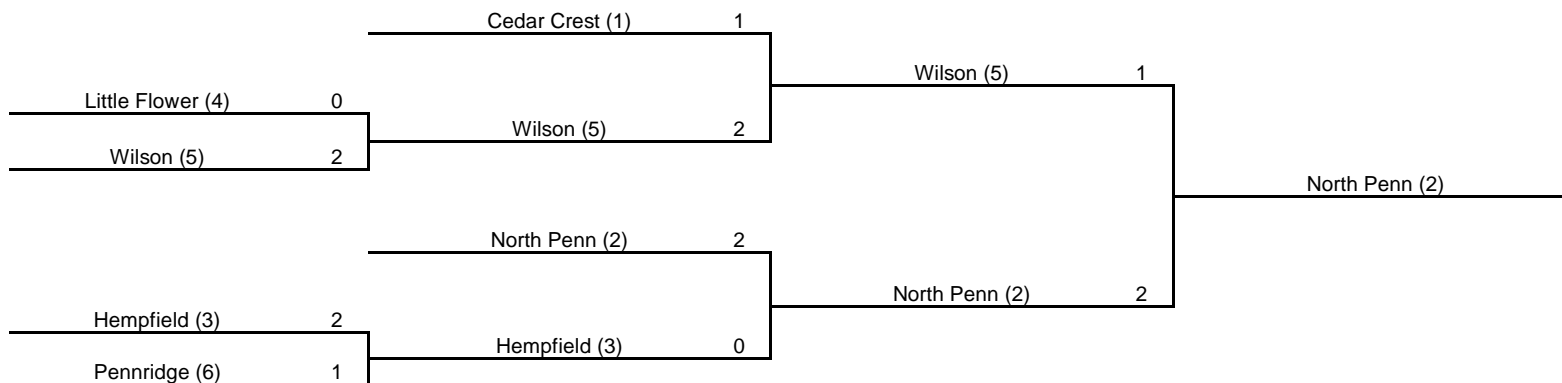

Quarterfinals

Semifinals

Championship Match

Tournament Champion

Quarterfinal Match 1:

<u>Little Flower (4)</u>		<u>Wilson (5)</u>	
Baker Game 1	124	Baker Game 1	127
Baker Game 2	163	Baker Game 2	164
Wins	0	Wins	2

Quarterfinal Match 2:

<u>Hempfield (3)</u>		<u>Penridge (6)</u>	
Baker Game 1	139	Baker Game 1	129
Baker Game 2	138	Baker Game 2	155
Baker Game 3 (if nec)	179	Baker Game 3 (if nec)	114
Wins	2	Wins	1

Semifinal Match 1:

Championship Match:

<u>Wilson (5)</u>		<u>North Penn (2)</u>	
Baker Game 1	99	Baker Game 1	128
Baker Game 2	158	Baker Game 2	120
Baker Game 3 (if nec)	115	Baker Game 3 (if nec)	148
Wins	1	Wins	2

2015 SnowRoller Showdown -- Girls Team Champion