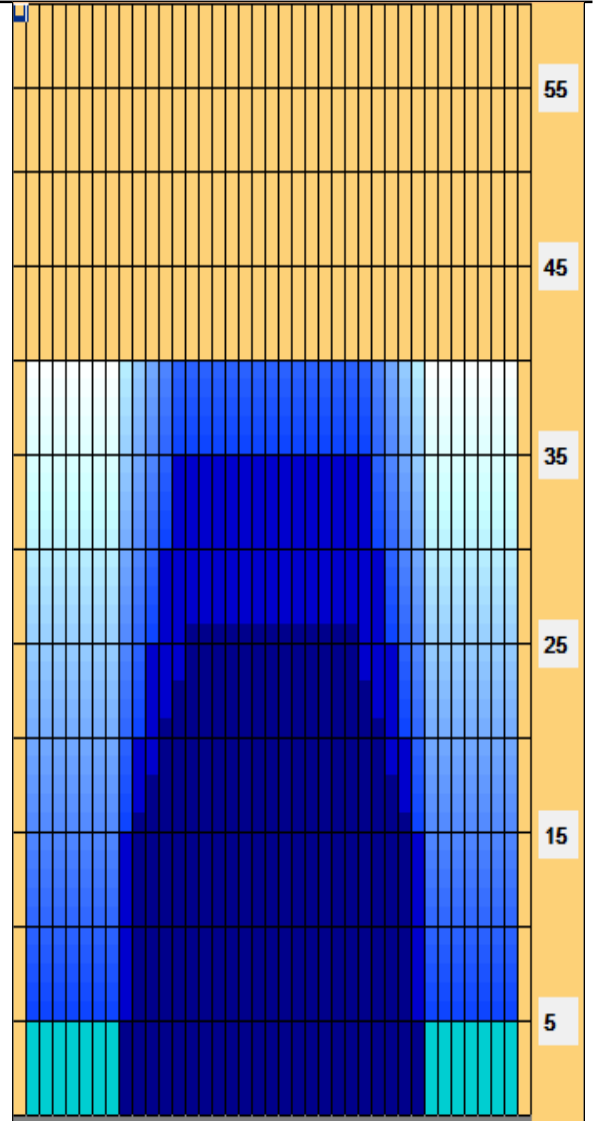

Liberty Bell

2022 Regionals (Girls Team Event)

Oil Pattern Distance: 40 Feet **Reverse Brush Drop:** 38 Feet **Oil Per Board:** 50 uL
Forward Oil Total: 14.8 mL **Reverse Oil Total:** 11.8 mL **Volume Oil Total:** 26.6 mL
Forward Boards Crossed: 296 Boards **Reverse Boards Crossed:** 236 Boards **Total Boards Crossed:** 532 Boards

	Start	Stop	Loads	Speed	Crossed	Start	End	Feet	T.Oil
1	2L	2R	4	14	148	0.0	5.9	5.9	7400
2	10L	10R	4	18	84	5.9	16.1	10.2	4200
3	11L	11R	1	18	19	16.1	18.6	2.5	950
4	12L	12R	1	18	17	18.6	21.1	2.5	850
5	13L	13R	1	18	15	21.1	23.6	2.5	750
6	14L	14R	1	18	13	23.6	26.1	2.5	650
7	2L	2R	0	22	0	26.1	35.0	8.9	0
8	2L	2R	0	26	0	35.0	40.0	5.0	0

Conditioner:
Type In or Select One

TransferType:
Type In or Select One

Forward

Reverse

Combined

Buff

Forward Reverse More

	Start	Stop	Loads	Speed	Crossed	Start	End	Feet	T.Oil
1	2L	2R	0	30	0	40.0	35.0	-5.0	0
2	13L	13R	2	18	30	35.0	29.9	-5.1	1500
3	12L	12R	2	18	34	29.9	24.8	-5.1	1700
4	11L	11R	2	18	38	24.8	19.7	-5.1	1900
5	10L	10R	2	18	42	19.7	14.6	-5.1	2100
6	9L	9R	4	14	92	14.6	6.7	-7.9	4600
7	2L	2R	0	14	0	6.7	0.0	-6.7	0

Forward Reverse More

Item	3L-7L:18L-18R	8L-12L:18L-18R	13L-17L:18L-18R	18L-18R:17R-13R	18L-18R:12R-8R	18L-18R:7R-3R
Description	Outside Track:Middle	Middle Track:Middle	Inside Track:Middle	Middle: Inside Track	Middle:Middle Track	Middle:Outside Track
Track Zone Ratio	6	1.9	1.01	1.01	1.9	6