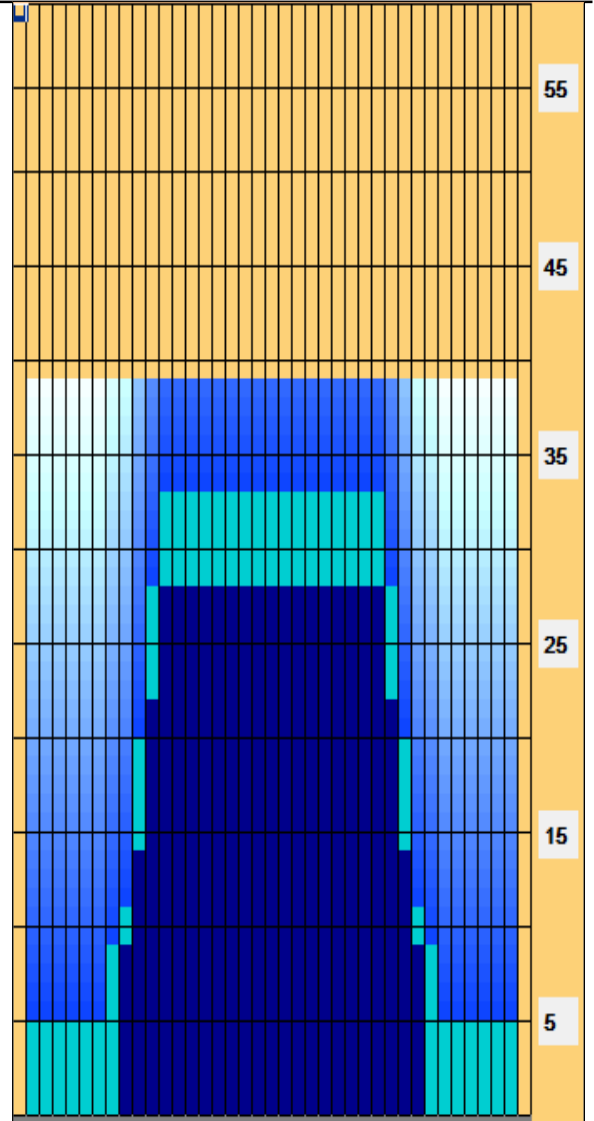

Valley Forge

2022 Regionals (Boys Team Event)

Oil Pattern Distance:	39 Feet	Reverse Brush Drop:	34 Feet	Oil Per Board:	50 uL
Forward Oil Total:	19.8 mL	Reverse Oil Total:	7.8 mL	Volume Oil Total:	27.6 mL
Forward Boards Crossed:	396 Boards	Reverse Boards Crossed:	156 Boards	Total Boards Crossed:	552 Boards

	Start	Stop	Loads	Speed	Crossed	Start	End	Feet	T.Oil
1	2L	2R	4	14	148	0.0	5.9	5.9	7400
2	8L	8R	2	14	50	5.9	9.8	3.9	2500
3	9L	9R	1	14	23	9.8	11.7	1.9	1150
4	10L	10R	2	14	42	11.7	15.6	3.9	2100
5	10L	10R	2	18	42	15.6	20.7	5.1	2100
6	11L	11R	3	18	57	20.7	28.3	7.6	2850
7	12L	12R	2	18	34	28.3	33.4	5.1	1700
8	2L	2R	0	18	0	33.4	34.0	0.6	0
9	2L	2R	0	22	0	34.0	39.0	5.0	0

Conditioner:
Type In or Select One

TransferType:
Type In or Select One

Navigation: Forward Reverse More

	Start	Stop	Loads	Speed	Crossed	Start	End	Feet	T.Oil
1	2L	2R	0	26	0	39.0	28.0	-11.0	0
2	12L	12R	2	22	34	28.0	21.8	-6.2	1700
3	11L	11R	3	18	57	21.8	14.2	-7.6	2850
4	10L	10R	2	18	42	14.2	9.1	-5.1	2100
5	9L	9R	1	14	23	9.1	7.2	-1.9	1150
6	2L	2R	0	14	0	7.2	0.0	-7.2	0

Navigation: Forward Reverse More

- Forward
- Reverse
- Combined
- Buff

Item	3L-7L:18L-18R	8L-12L:18L-18R	13L-17L:18L-18R	18L-18R:17R-13R	18L-18R:12R-8R	18L-18R:7R-3R
Description	Outside Track:Middle	Middle Track:Middle	Inside Track:Middle	Middle: Inside Track	Middle:Middle Track	Middle:Outside Track
Track Zone Ratio	6	1.67	1	1	1.67	6