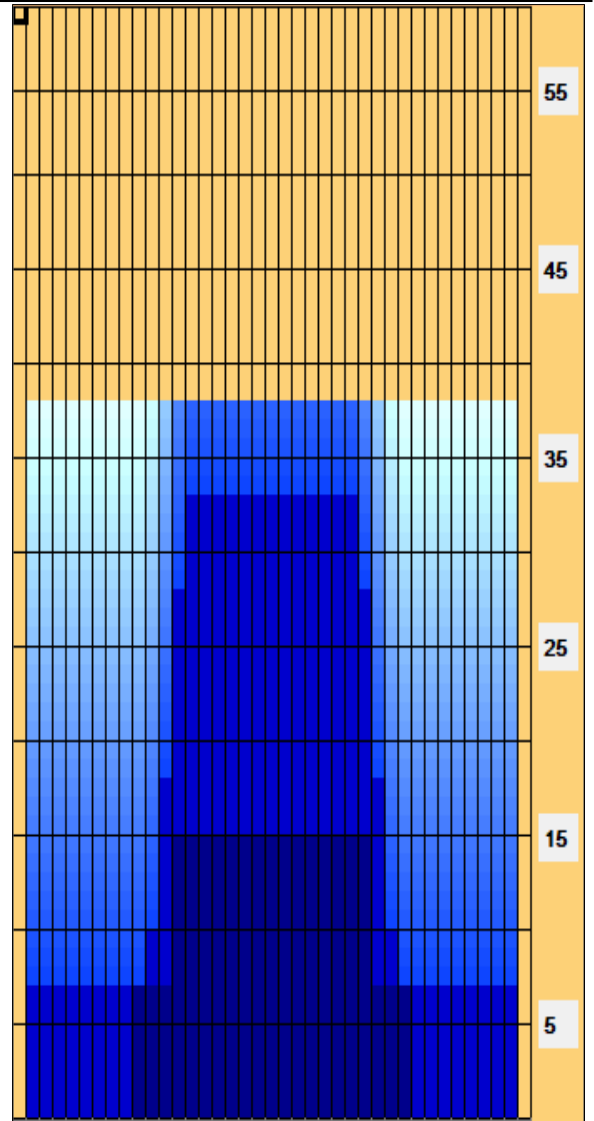

Kegel Easy Street

Oil Pattern Distance: **38 Feet**
 Forward Oil Total: **7.25 mL**
 Forward Boards Crossed: **145 Boards**

Reverse Brush Drop: **36 Feet**
 Reverse Oil Total: **11.45 mL**
 Reverse Boards Crossed: **229 Boards**

Oil Per Board: **50 uL**
 Volume Oil Total: **18.7 mL**
 Total Boards Crossed: **374 Boards**

Start	Stop	Loads	Speed	Crossed	Start	End	Feet	T.Oil
1	2L 2R	1	14	37	0.0	0.0	0.0	1850
2	10L 10R	3	18	63	0.0	7.6	7.6	3150
3	13L 13R	3	18	45	7.6	15.2	7.6	2250
4	2L 2R	0	18	0	15.2	24.0	8.8	0
5	2L 2R	0	22	0	24.0	33.0	9.0	0
6	2L 2R	0	30	0	33.0	38.0	5.0	0

Navigation: Forward Reverse More

Start	Stop	Loads	Speed	Crossed	Start	End	Feet	T.Oil
1	2L 2R	0	30	0	38.0	33.0	-5.0	0
2	14L 14R	2	18	26	33.0	27.9	-5.1	1300
3	13L 13R	4	18	60	27.9	17.7	-10.2	3000
4	12L 12R	4	14	68	17.7	9.8	-7.9	3400
5	11L 11R	2	10	38	9.8	7.0	-2.8	1900
6	2L 2R	1	10	37	7.0	5.6	-1.4	1850
7	2L 2R	0	10	0	5.6	0.0	-5.6	0

Navigation: Forward Reverse More

Conditioner:
Type In or Select One

TransferType:
Type In or Select One

- Forward
- Reverse
- Combined
- Buff

Navigation Series (Recreation)

Item	3L-7L:18L-18R	8L-12L:18L-18R	13L-17L:18L-18R	18L-18R:17R-13R	18L-18R:12R-8R	18L-18R:7R-3R
Description	Outside Track:Middle	Middle Track:Middle	Inside Track:Middle	Middle: Inside Track	Middle:Middle Track	Middle:Outside Track
Track Zone Ratio	10	3.7	1.02	1.02	3.7	10