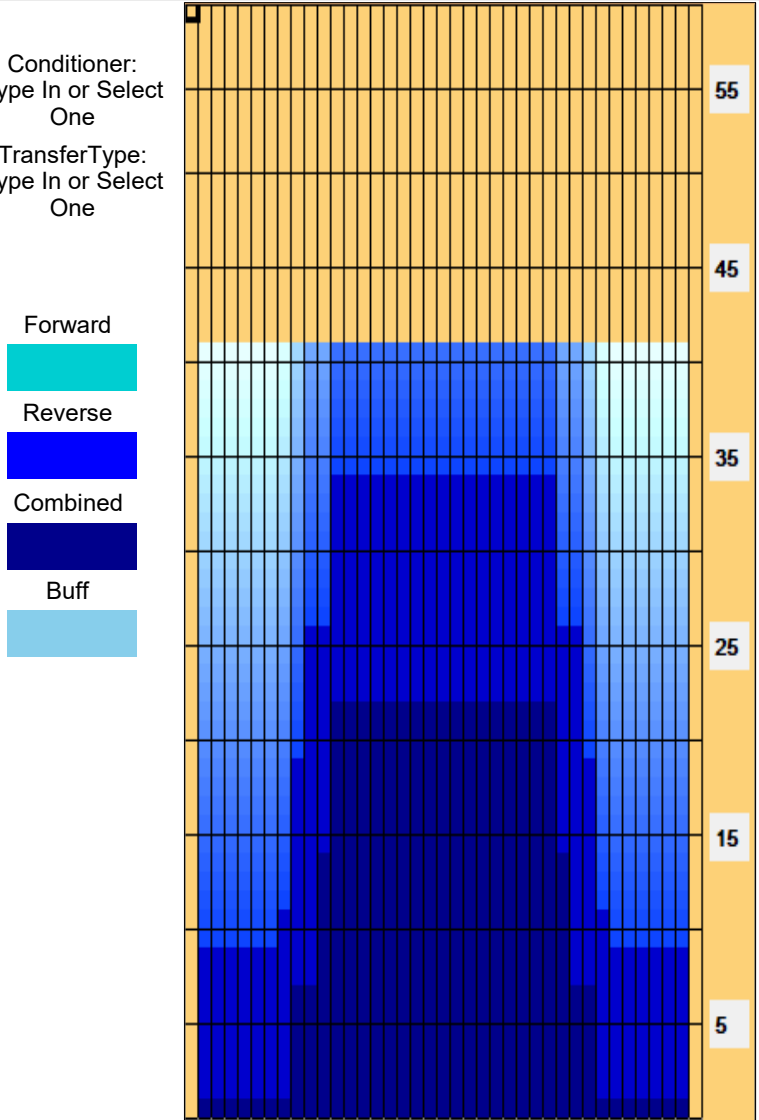

# 2018 OHSAA State Championships-Girls Pattern

**Oil Pattern Distance:** 41 Feet      **Reverse Brush Drop:** 38 Feet      **Oil Per Board:** 50 uL  
**Forward Oil Total:** 11.4 mL      **Reverse Oil Total:** 12.25 mL      **Volume Oil Total:** 23.65 mL  
**Forward Boards Crossed:** 228 Boards      **Reverse Boards Crossed:** 245 Boards      **Total Boards Crossed:** 473 Boards

Start	Stop	Loads	Speed	Crossed	Start	End	Feet	T.Oil
1	2L	2R	2	14	74	0.0	1.9	3700
2	9L	9R	2	18	46	1.9	7.0	2300
3	11L	11R	3	18	57	7.0	14.6	2850
4	12L	12R	3	18	51	14.6	22.2	2550
5	2L	2R	0	18	0	22.2	31.0	0
6	2L	2R	0	26	0	31.0	41.0	0

Conditioner: Type In or Select One  
TransferType: Type In or Select One

Forward Reverse More

Start	Stop	Loads	Speed	Crossed	Start	End	Feet	T.Oil
1	2L	2R	0	30	0	41.0	34.0	-7.0
2	12L	12R	3	18	51	34.0	26.4	-7.6
3	10L	10R	3	18	63	26.4	18.8	-7.6
4	9L	9R	3	18	69	18.8	11.2	-7.6
5	8L	8R	1	18	25	11.2	8.7	-2.5
6	2L	2R	1	18	37	8.7	6.2	-2.5
7	2L	2R	0	14	0	6.2	0.0	-6.2

Forward Reverse More

Item	3L-7L:18L-18R	8L-12L:18L-18R	13L-17L:18L-18R	18L-18R:17R-13R	18L-18R:12R-8R	18L-18R:7R-3R
Description	Outside Track:Middle	Middle Track:Middle	Inside Track:Middle	Middle: Inside Track	Middle:Middle Track	Middle:Outside Track
Track Zone Ratio	7	1.72	1	1	1.72	7