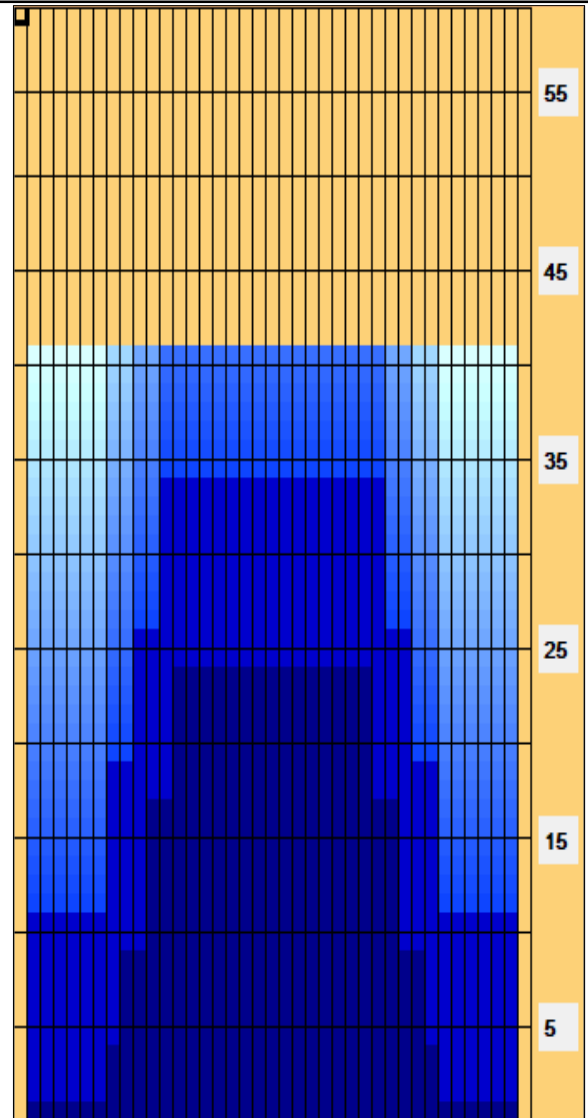

2018 OHSAA State Championships-Boys Pattern

Oil Pattern Distance: 41 Feet **Reverse Brush Drop:** 38 Feet **Oil Per Board:** 50 uL
Forward Oil Total: 12.35 mL **Reverse Oil Total:** 13.15 mL **Volume Oil Total:** 25.5 mL
Forward Boards Crossed: 247 Boards **Reverse Boards Crossed:** 263 Boards **Total Boards Crossed:** 510 Boards

	Start	Stop	Loads	Speed	Crossed	Start	End	Feet	T.Oil
1	2L	2R	2	14	74	0.0	1.9	1.9	3700
2	8L	8R	1	18	25	1.9	4.4	2.5	1250
3	9L	9R	2	18	46	4.4	9.5	5.1	2300
4	11L	11R	3	18	57	9.5	17.1	7.6	2850
5	13L	13R	3	18	45	17.1	24.7	7.6	2250
6	2L	2R	0	18	0	24.7	31.0	6.3	0
7	2L	2R	0	26	0	31.0	41.0	10.0	0

Conditioner:
 Type In or Select One

 TransferType:
 Type In or Select One

- Forward
- Reverse
- Combined
- Buff

Forward Reverse More

	Start	Stop	Loads	Speed	Crossed	Start	End	Feet	T.Oil
1	2L	2R	0	30	0	41.0	34.0	-7.0	0
2	12L	12R	3	18	51	34.0	26.4	-7.6	2550
3	10L	10R	3	18	63	26.4	18.8	-7.6	3150
4	8L	8R	3	18	75	18.8	11.2	-7.6	3750
5	2L	2R	2	18	74	11.2	6.1	-5.1	3700
6	2L	2R	0	14	0	6.1	0.0	-6.1	0

Forward Reverse More

Item	3L-7L:18L-18R	8L-12L:18L-18R	13L-17L:18L-18R	18L-18R:17R-13R	18L-18R:12R-8R	18L-18R:7R-3R
Description	Outside Track:Middle	Middle Track:Middle	Inside Track:Middle	Middle: Inside Track	Middle:Middle Track	Middle:Outside Track
Track Zone Ratio	5.5	1.67	1	1	1.67	5.5