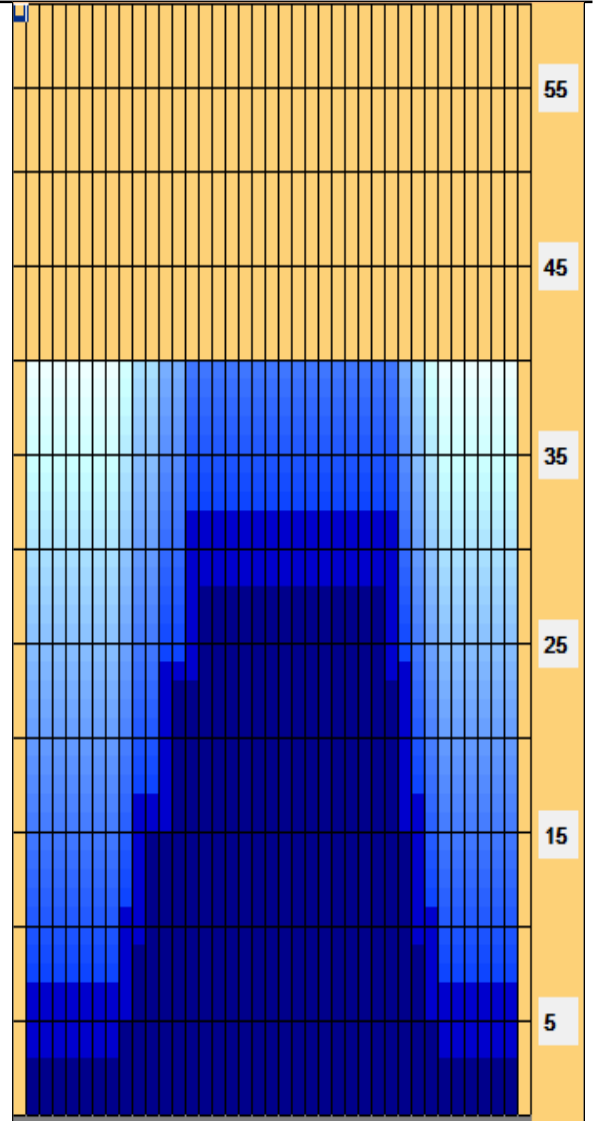

Gettysburg Battlefield

2020 Regionals (Team Event)

Oil Pattern Distance: **40 Feet**
 Forward Oil Total: **15.9 mL**
 Forward Boards Crossed: **318 Boards**

Reverse Brush Drop: **36 Feet**
 Reverse Oil Total: **12.8 mL**
 Reverse Boards Crossed: **256 Boards**

Oil Per Board: **50 uL**
 Volume Oil Total: **28.7 mL**
 Total Boards Crossed: **574 Boards**

	Start	Stop	Loads	Speed	Crossed	Start	End	Feet	T.Oil
1	2L	2R	3	14	111	0.0	3.9	3.9	5550
2	9L	8R	1	14	24	3.9	5.8	1.9	1200
3	10L	9R	2	14	44	5.8	9.7	3.9	2200
4	11L	10R	3	14	60	9.7	15.6	5.9	3000
5	13L	11R	3	18	51	15.6	23.2	7.6	2550
6	15L	12R	2	18	28	23.2	28.3	5.1	1400
7	2L	2R	0	18	0	28.3	33.0	4.7	0
8	2L	2R	0	22	0	33.0	37.0	4.0	0
9	2L	2R	0	30	0	37.0	40.0	3.0	0

Navigation: Forward Reverse More

	Start	Stop	Loads	Speed	Crossed	Start	End	Feet	T.Oil
1	2L	2R	0	30	0	40.0	32.0	-8.0	0
2	14L	11R	3	18	48	32.0	24.4	-7.6	2400
3	12L	10R	3	18	57	24.4	16.8	-7.6	2850
4	10L	9R	3	14	66	16.8	10.9	-5.9	3300
5	9L	8R	2	14	48	10.9	7.0	-3.9	2400
6	2L	2R	1	14	37	7.0	5.1	-1.9	1850
7	2L	2R	0	14	0	5.1	0.0	-5.1	0

Navigation: Forward Reverse More

Conditioner:
Type In or Select One

TransferType:
Type In or Select One

- Forward
- Reverse
- Combined
- Buff

Item	3L-7L:18L-18R	8L-12L:18L-18R	13L-17L:18L-18R	18L-18R:17R-13R	18L-18R:12R-8R	18L-18R:7R-3R
Description	Outside Track:Middle	Middle Track:Middle	Inside Track:Middle	Middle: Inside Track	Middle:Middle Track	Middle:Outside Track
Track Zone Ratio	6.5	2.32	1.06	1	1.49	6.5