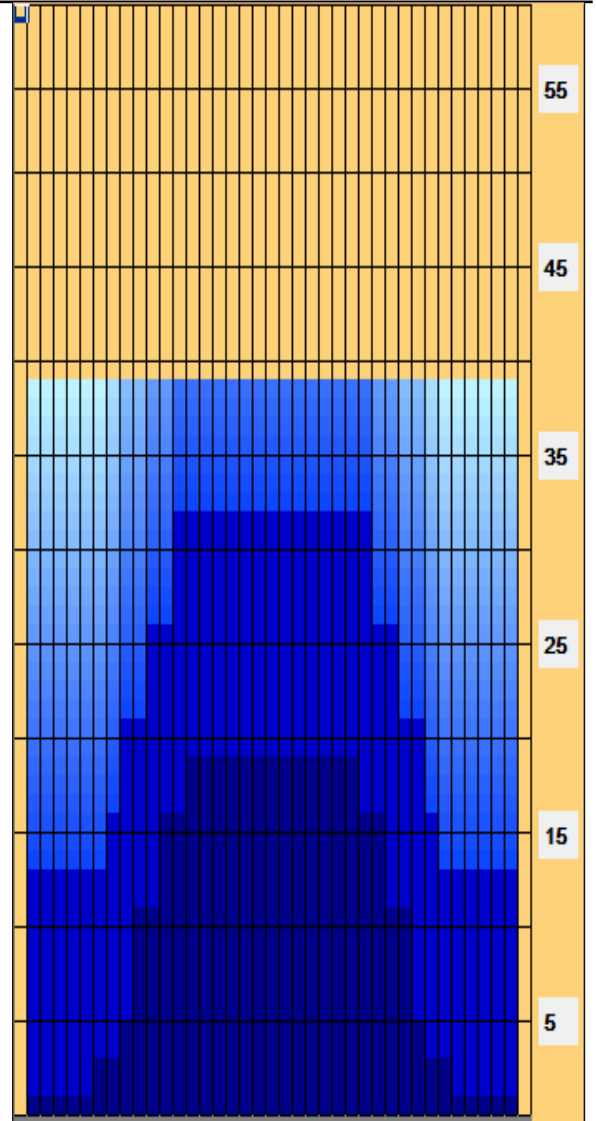

# Forbes Avenue 2021 States (Singles Event)

Oil Pattern Distance: <b>39 Feet</b>	Reverse Brush Drop: <b>39 Feet</b>	Oil Per Board: <b>50 uL</b>
Forward Oil Total: <b>11.7 mL</b>	Reverse Oil Total: <b>10.65 mL</b>	Volume Oil Total: <b>22.35 mL</b>
Forward Boards Crossed: <b>234 Boards</b>	Reverse Boards Crossed: <b>213 Boards</b>	Total Boards Crossed: <b>447 Boards</b>

	Start	Stop	Loads	Speed	Crossed	Start	End	Feet	T.Oil
1	2L	2R	2	14	74	0.0	1.9	1.9	3700
2	7L	7R	1	14	27	1.9	3.8	1.9	1350
3	9L	9R	1	14	23	3.8	5.7	1.9	1150
4	10L	10R	3	14	63	5.7	11.6	5.9	3150
5	12L	12R	2	18	34	11.6	16.7	5.1	1700
6	14L	14R	1	18	13	16.7	19.2	2.5	650
7	2L	2R	0	18	0	19.2	26.0	6.8	0
8	2L	2R	0	22	0	26.0	32.0	6.0	0
9	2L	2R	0	30	0	32.0	39.0	7.0	0

Conditioner:  
Type In or Select  
One

TransferType:  
Type In or Select  
One

◀ ▶
Forward
Reverse
More

	Start	Stop	Loads	Speed	Crossed	Start	End	Feet	T.Oil
1	2L	2R	0	30	0	39.0	32.0	-7.0	0
2	13L	13R	2	22	30	32.0	25.8	-6.2	1500
3	11L	11R	2	18	38	25.8	20.7	-5.1	1900
4	9L	9R	2	18	46	20.7	15.6	-5.1	2300
5	8L	8R	1	18	25	15.6	13.1	-2.5	1250
6	2L	2R	2	18	74	13.1	8.0	-5.1	3700
7	2L	2R	0	14	0	8.0	0.0	-8.0	0

◀ ▶
Forward
Reverse
More

- Forward
- Reverse
- Combined
- Buff

Item	3L-7L:18L-18R	8L-12L:18L-18R	13L-17L:18L-18R	18L-18R:17R-13R	18L-18R:12R-8R	18L-18R:7R-3R
Description	Outside Track:Middle	Middle Track:Middle	Inside Track:Middle	Middle: Inside Track	Middle:Middle Track	Middle:Outside Track
Track Zone Ratio	4.52	1.67	1.01	1.01	1.67	4.52