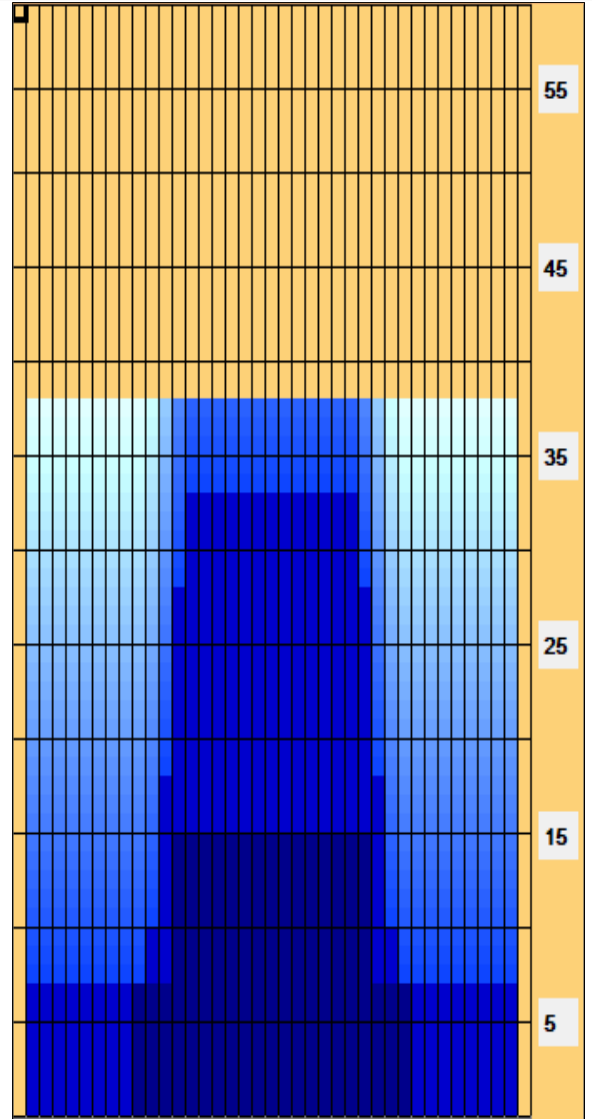

Kegel Easy Street

Oil Pattern Distance: 38 Feet **Reverse Brush Drop:** 36 Feet **Oil Per Board:** 50 uL
Forward Oil Total: 7.25 mL **Reverse Oil Total:** 11.45 mL **Volume Oil Total:** 18.7 mL
Forward Boards Crossed: 145 Boards **Reverse Boards Crossed:** 229 Boards **Total Boards Crossed:** 374 Boards

Start	Stop	Loads	Speed	Crossed	Start	End	Feet	T.Oil
1	2L 2R	1	14	37	0.0	0.0	0.0	1850
2	10L 10R	3	18	63	0.0	7.6	7.6	3150
3	13L 13R	3	18	45	7.6	15.2	7.6	2250
4	2L 2R	0	18	0	15.2	24.0	8.8	0
5	2L 2R	0	22	0	24.0	33.0	9.0	0
6	2L 2R	0	30	0	33.0	38.0	5.0	0

Navigation: Forward Reverse More

Start	Stop	Loads	Speed	Crossed	Start	End	Feet	T.Oil
1	2L 2R	0	30	0	38.0	33.0	-5.0	0
2	14L 14R	2	18	26	33.0	27.9	-5.1	1300
3	13L 13R	4	18	60	27.9	17.7	-10.2	3000
4	12L 12R	4	14	68	17.7	9.8	-7.9	3400
5	11L 11R	2	10	38	9.8	7.0	-2.8	1900
6	2L 2R	1	10	37	7.0	5.6	-1.4	1850
7	2L 2R	0	10	0	5.6	0.0	-5.6	0

Navigation: Forward Reverse More

Conditioner:
Type In or Select One

TransferType:
Type In or Select One

- Forward
- Reverse
- Combined
- Buff

Navigation Series (Recreation)

Item	3L-7L:18L-18R	8L-12L:18L-18R	13L-17L:18L-18R	18L-18R:17R-13R	18L-18R:12R-8R	18L-18R:7R-3R
Description	Outside Track:Middle	Middle Track:Middle	Inside Track:Middle	Middle: Inside Track	Middle:Middle Track	Middle:Outside Track
Track Zone Ratio	10	3.7	1.02	1.02	3.7	10