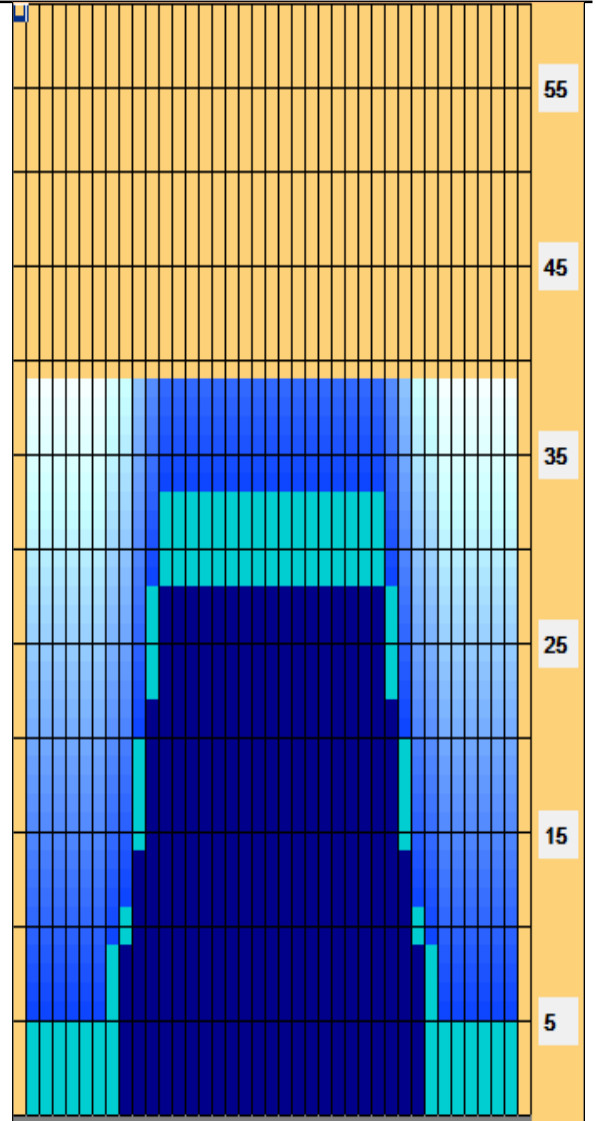

Valley Forge

2022 Regionals (Team Event)

Oil Pattern Distance: 39 Feet	Reverse Brush Drop: 34 Feet	Oil Per Board: 50 uL
Forward Oil Total: 19.8 mL	Reverse Oil Total: 7.8 mL	Volume Oil Total: 27.6 mL
Forward Boards Crossed: 396 Boards	Reverse Boards Crossed: 156 Boards	Total Boards Crossed: 552 Boards

	Start	Stop	Loads	Speed	Crossed	Start	End	Feet	T.Oil
1	2L	2R	4	14	148	0.0	5.9	5.9	7400
2	8L	8R	2	14	50	5.9	9.8	3.9	2500
3	9L	9R	1	14	23	9.8	11.7	1.9	1150
4	10L	10R	2	14	42	11.7	15.6	3.9	2100
5	10L	10R	2	18	42	15.6	20.7	5.1	2100
6	11L	11R	3	18	57	20.7	28.3	7.6	2850
7	12L	12R	2	18	34	28.3	33.4	5.1	1700
8	2L	2R	0	18	0	33.4	34.0	0.6	0
9	2L	2R	0	22	0	34.0	39.0	5.0	0

Conditioner:
Type In or Select One

TransferType:
Type In or Select One

◀ ▶
Forward
Reverse
More

	Start	Stop	Loads	Speed	Crossed	Start	End	Feet	T.Oil
1	2L	2R	0	26	0	39.0	28.0	-11.0	0
2	12L	12R	2	22	34	28.0	21.8	-6.2	1700
3	11L	11R	3	18	57	21.8	14.2	-7.6	2850
4	10L	10R	2	18	42	14.2	9.1	-5.1	2100
5	9L	9R	1	14	23	9.1	7.2	-1.9	1150
6	2L	2R	0	14	0	7.2	0.0	-7.2	0

◀ ▶
Forward
Reverse
More

Forward

Reverse

Combined

Buff

Item	3L-7L:18L-18R	8L-12L:18L-18R	13L-17L:18L-18R	18L-18R:17R-13R	18L-18R:12R-8R	18L-18R:7R-3R
Description	Outside Track:Middle	Middle Track:Middle	Inside Track:Middle	Middle: Inside Track	Middle:Middle Track	Middle:Outside Track
Track Zone Ratio	6	1.67	1	1	1.67	6