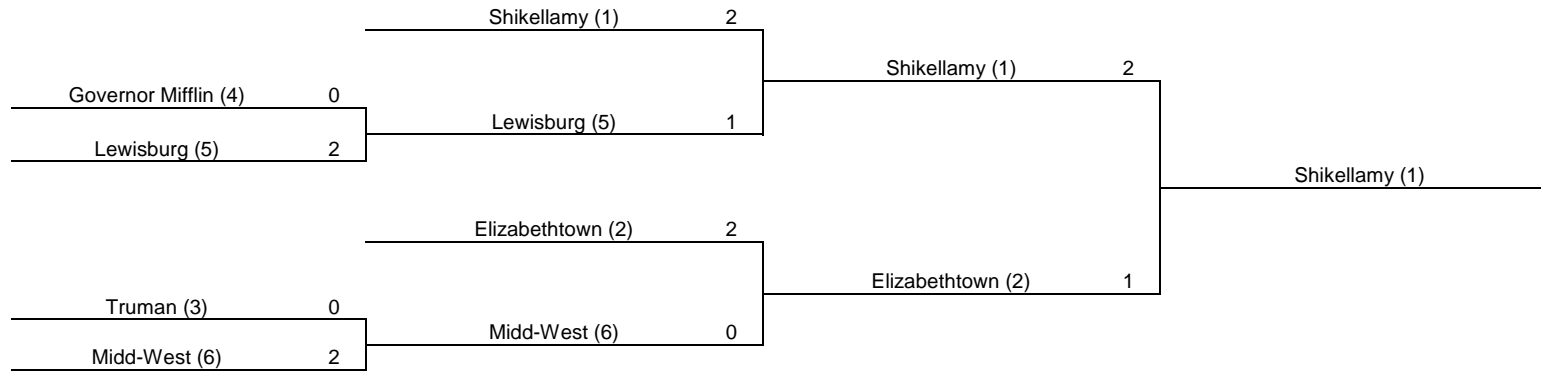

Quarterfinals

Semifinals

Championship Match

Tournament Champion

Quarterfinal Match 1:

<u>Governor Mifflin (4)</u>		<u>Lewisburg (5)</u>	
Baker Game 1	198	Baker Game 1	200
Baker Game 2	159	Baker Game 2	165
Wins	0	Wins	2

Quarterfinal Match 2:

<u>Truman (3)</u>		<u>Midd-West (6)</u>	
Baker Game 1	184	Baker Game 1	209
Baker Game 2	125	Baker Game 2	189
Wins	0	Wins	2

Semifinal Match 1:

<u>Shikellamy (1)</u>		<u>Lewisburg (5)</u>	
Baker Game 1	173	Baker Game 1	222
Baker Game 2	148	Baker Game 2	146
Baker Game 3 (if nec)	181	Baker Game 3 (if nec)	161
Wins	2	Wins	1